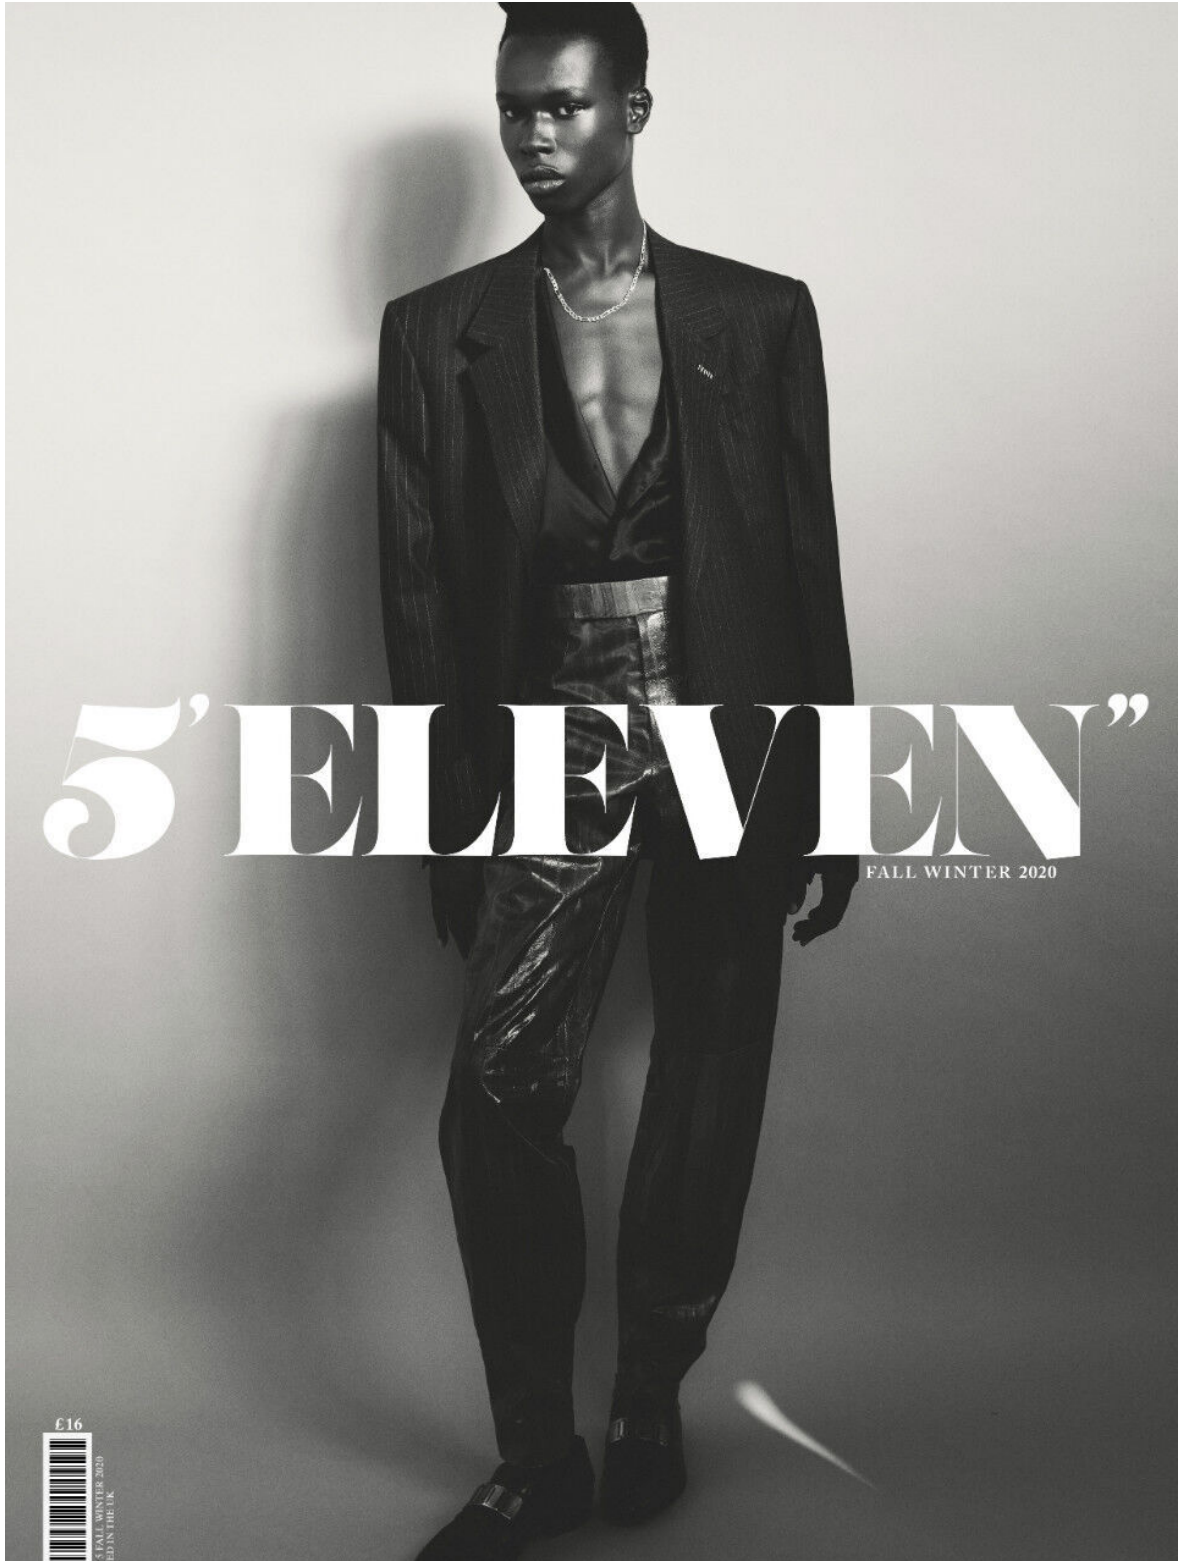

# MANI ADJAYE

height 186 cm · bust 86 cm · waist 70 cm · hips 81 cm · suit 46  
shoes size 43 · hair brown · eyes brown

# MANI ADJAYE

height 186 cm · bust 86 cm · waist 70 cm · hips 81 cm · suit 46  
shoes size 43 · hair brown · eyes brown

MGM  
MODELS

MGM  
MODELS

# MANI ADJAYE

height 186 cm · bust 86 cm · waist 70 cm · hips 81 cm · suit 46  
shoes size 43 · hair brown · eyes brown

**MGM**  
MODELS