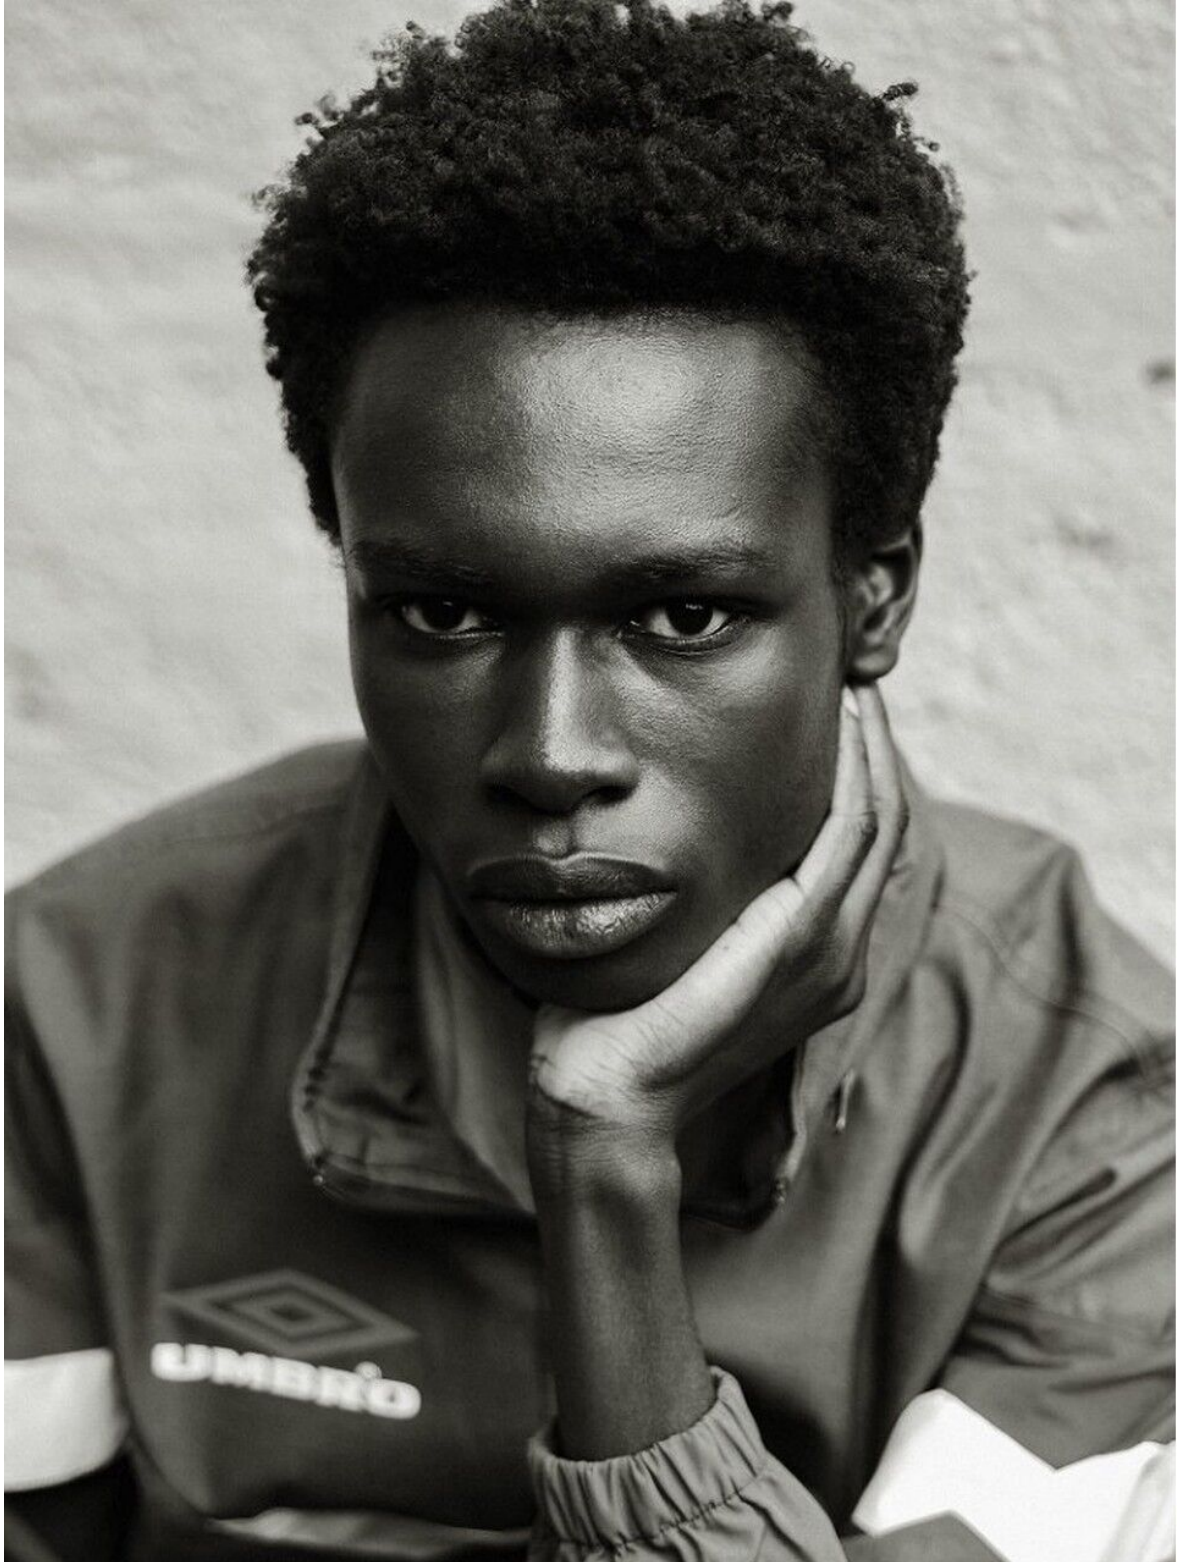

# MANI ADJAYE

height 186 cm · bust 86 cm · waist 70 cm · hips 81 cm · suit 46  
shoes size 43 · hair brown · eyes brown

# MANI ADJAYE

height 186 cm · bust 86 cm · waist 70 cm · hips 81 cm · suit 46  
shoes size 43 · hair brown · eyes brown

MGM  
MODELS

MGM  
MODELS

# MANI ADJAYE

height 186 cm · bust 86 cm · waist 70 cm · hips 81 cm · suit 46  
shoes size 43 · hair brown · eyes brown

**MGM**  
MODELS